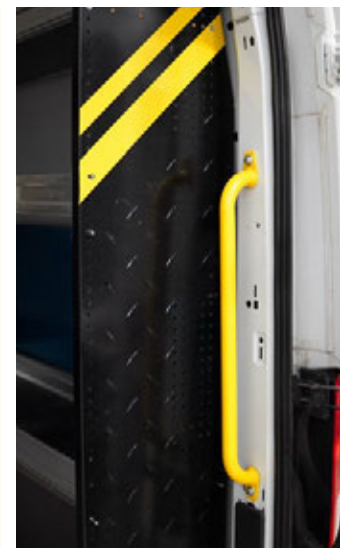

6092-42
Universal LED light kit for trucks
and vans (12V DC / 1200 Lm / 10W)

Other	
□	42" L x 1" H
⚖	0.5 lb
🕒	0.5 hr
🔧	Yes

GRAB HANDLES

are designed to provide you
with easier access into your
van. Whether installed in a
high roof or low roof work
van, it is always useful to
have something to hold
onto. It can also be used
to tie down additional cargo
for safe transportation.

6093
Grab handle

Plastic	
□	9.5" H
⚖	0.1 lb
🕒	0.5 hr
🔧	Yes

6093-27
Large grab handle

Steel	
□	1.8" W x 30" H x 3.5" D
⚖	2.5 lbs
🕒	0.25 hr
🔧	Yes

6095

Black nylon strap, plastic buckle

Other

2" W x 28" H